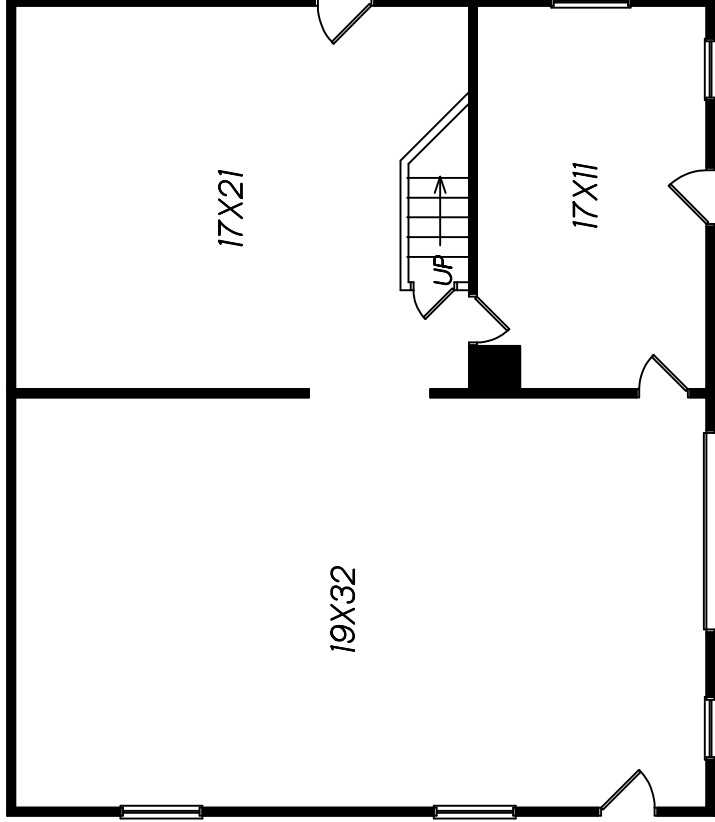

47 LAKEVIEW AVENUE
CAMBRIDGE, MA

CARRIAGE HOUSE FIRST FLOOR

CARRIAGE HOUSE SECOND FLOOR

Prepared for *Todd Stuart*
Brattle Associates

Carol Meyer
781-455-9100
Copyright ©2008

This drawing is an artistic rendering intended for marketing purposes only. The dimensions and/or square footage is approximate and should be verified by an independent source. This drawing is copyright protected and therefore licensed for use by those named on the floor plan.