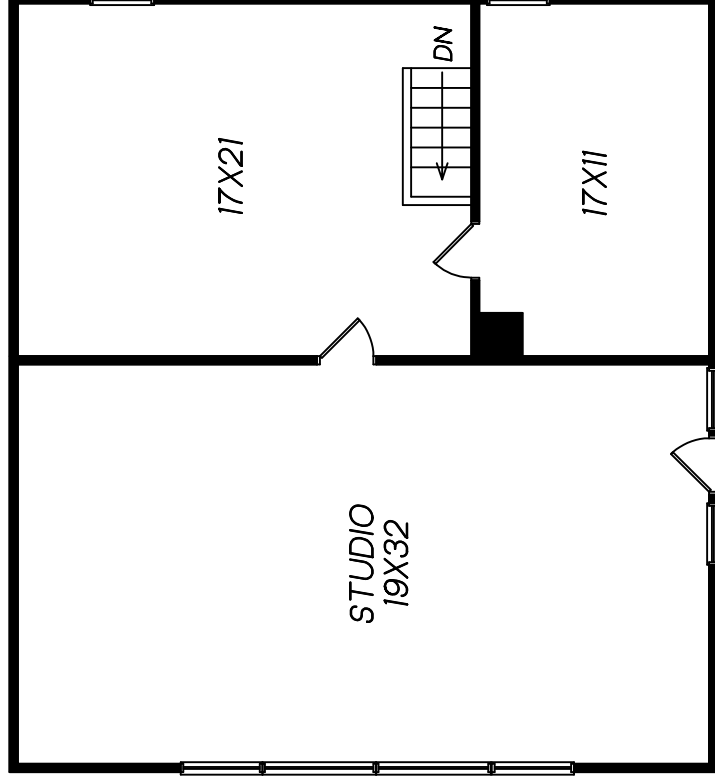

47 LAKEVIEW AVENUE
CAMBRIDGE, MA

CARRIAGE HOUSE FIRST FLOOR

CARRIAGE HOUSE SECOND FLOOR

Prepared for *Todd Stuart*
Brattle Associates

Carol Meyer
781-455-9100
Copyright ©2008

This drawing is an artistic rendering intended for marketing purposes only. The dimensions and/or square footage is approximate and should be verified by an independent source. This drawing is copyright protected and therefore licensed for use by those named on the floor plan.