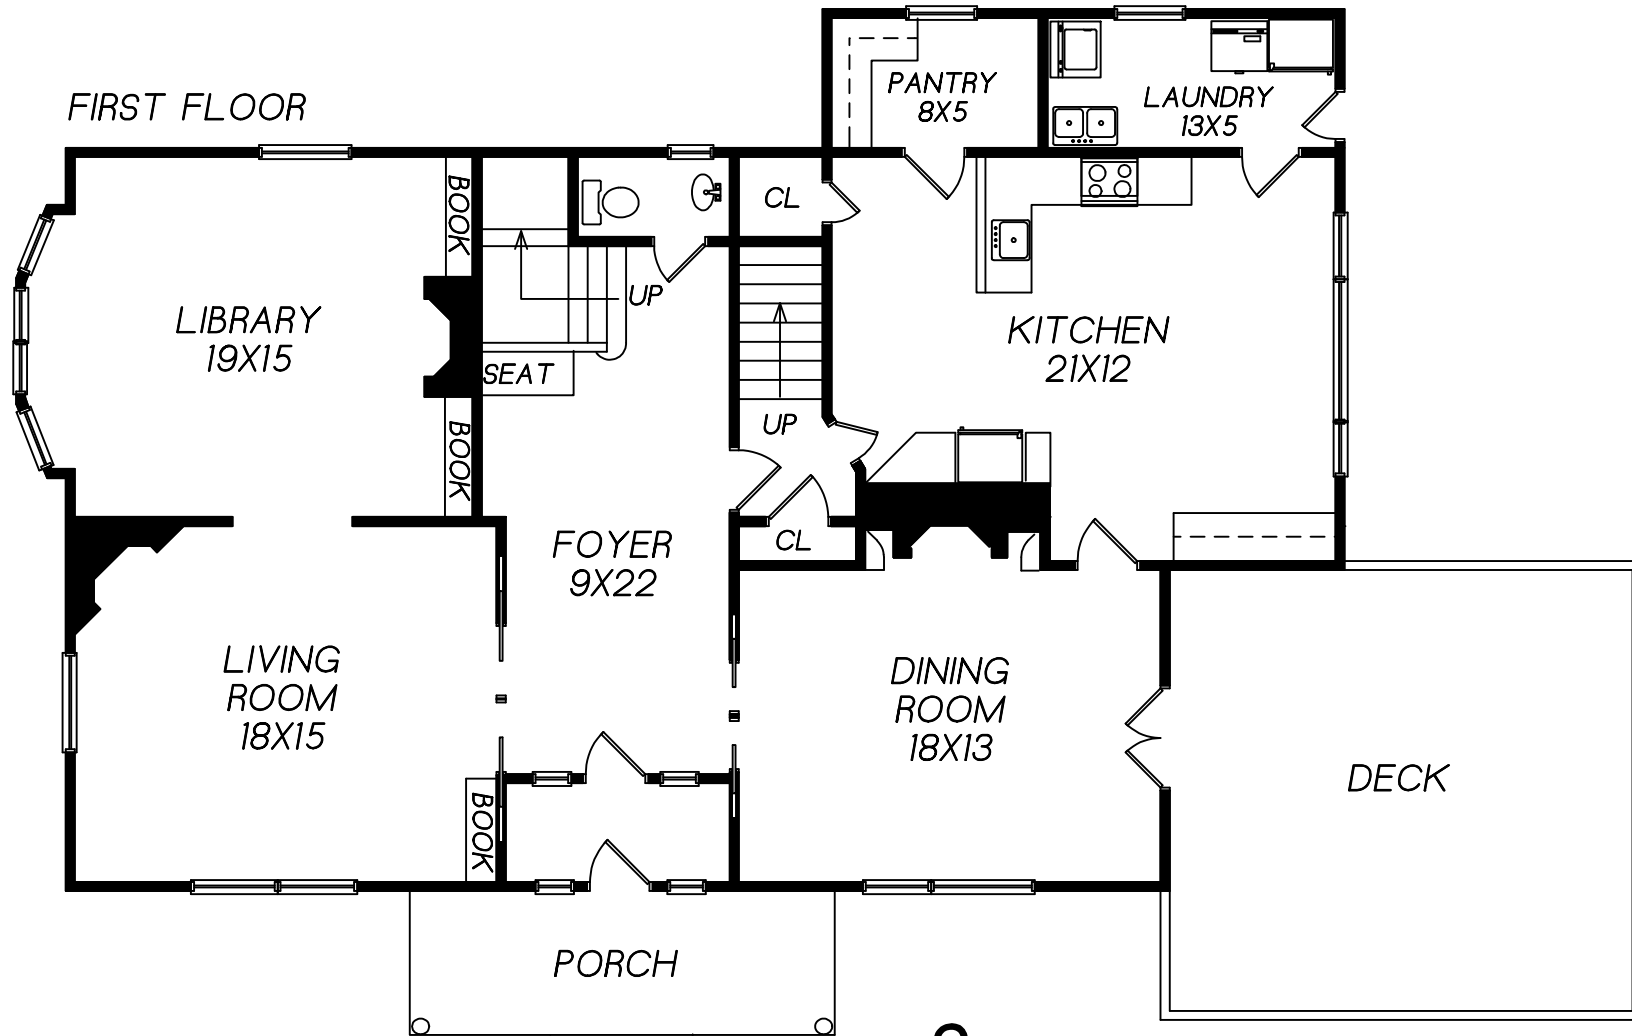

47 LAKEVIEW AVENUE
CAMBRIDGE, MA

Prepared for Todd Stuart
Brattle Associates

CM Carol Meyer
781-455-8100
Copyright ©2008

This drawing is an artistic rendering intended for marketing purposes only. The dimensions and/or square footage is approximate and should be verified by an independent source. This drawing is copyright protected and therefore licensed for use by those named on the floor plan.