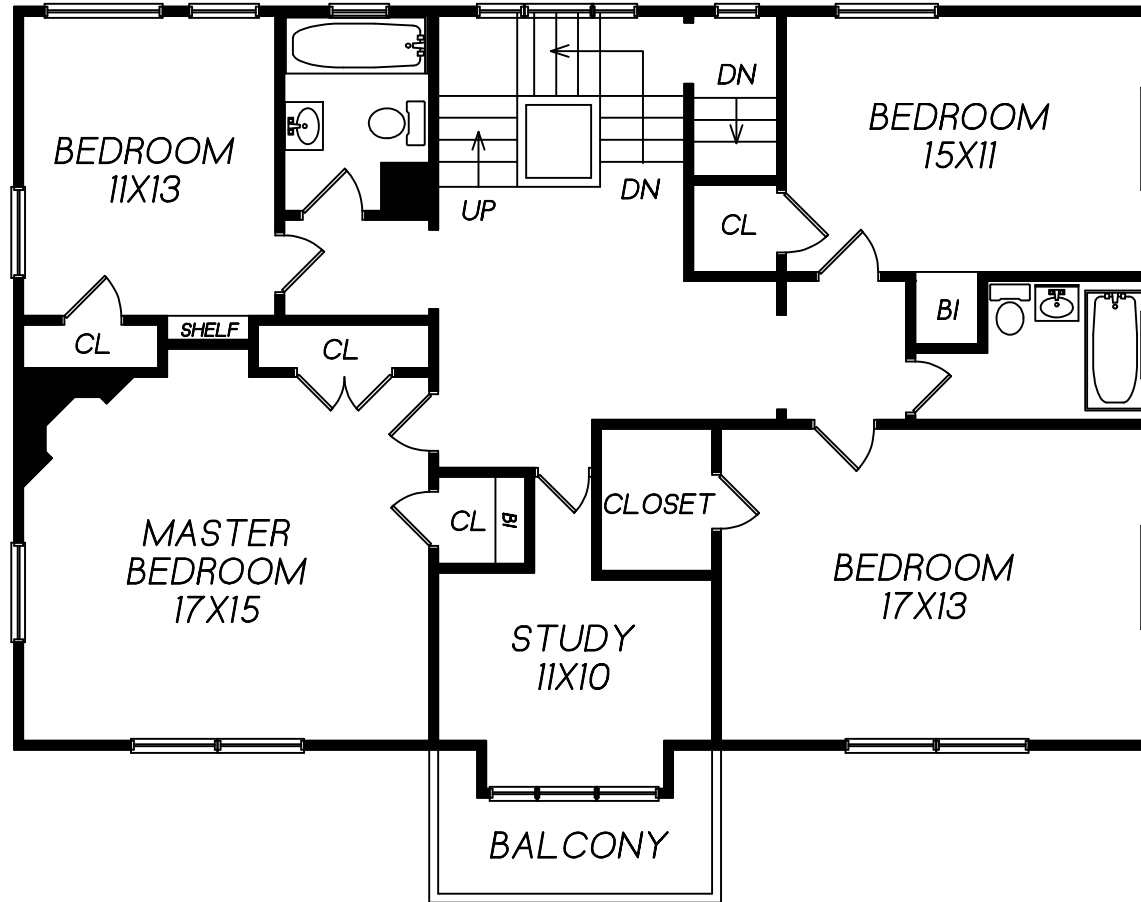

47 LAKEVIEW AVENUE
CAMBRIDGE, MA

SECOND FLOOR

Prepared for Todd Stuart
Brattle Associates

CM
Carol Meyer
781-455-8100
Copyright ©2008

This drawing is an artistic rendering intended for marketing purposes only. The dimensions and/or square footage is approximate and should be verified by an independent source. This drawing is copyright protected and therefore licensed for use by those named on the floor plan.