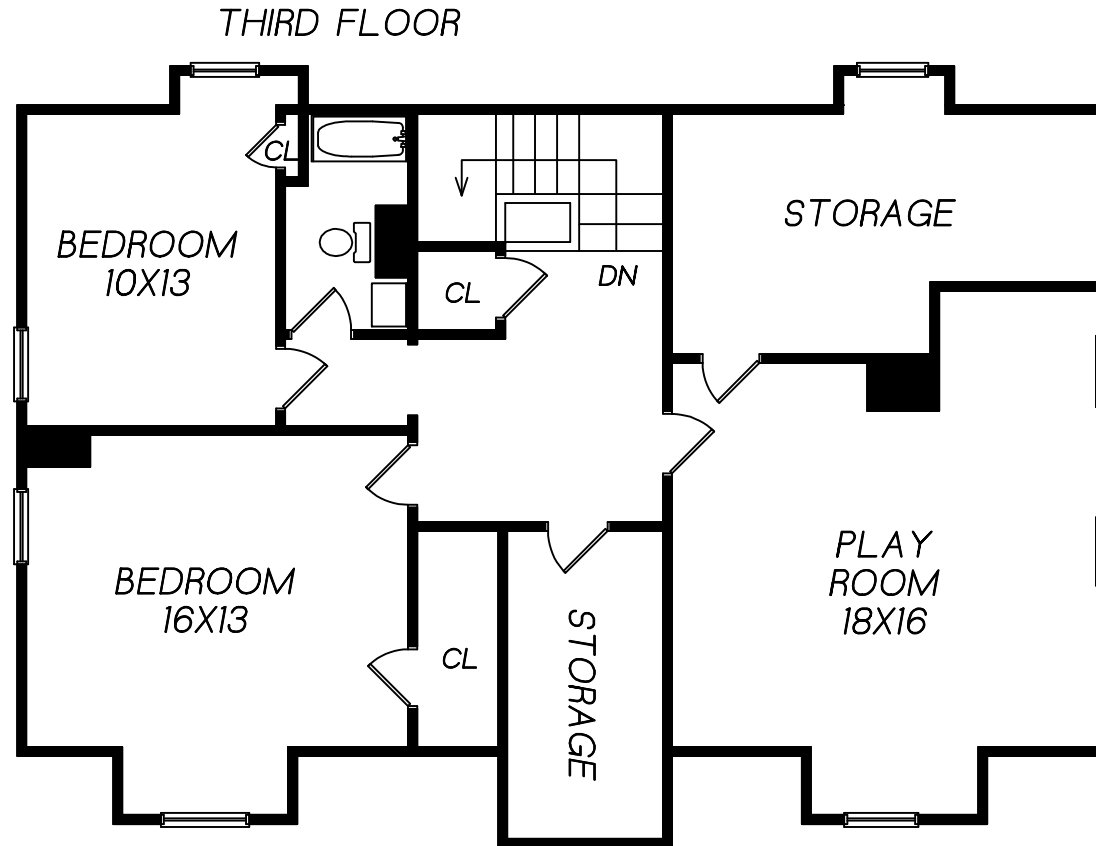

47 LAKEVIEW AVENUE  
CAMBRIDGE, MA

Prepared for Todd Stuart  
Brattle Associates

**CM**  
Carol Meyer  
781-455-8100  
Copyright ©2008

This drawing is an artistic rendering intended for marketing purposes only. The dimensions and/or square footage is approximate and should be verified by an independent source. This drawing is copyright protected and therefore licensed for use by those named on the floor plan.